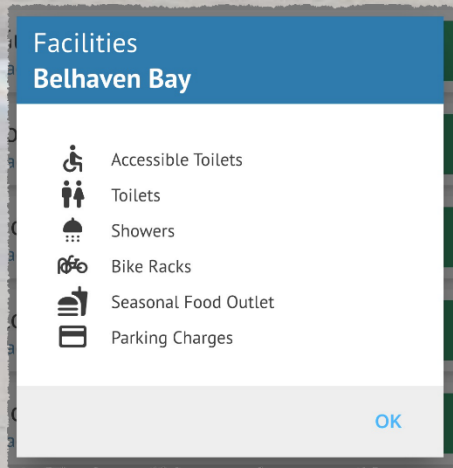

user guide: visit east lothian mobile app

version 24.1

16/04/2024

car park list view

information

view app information

sort

sort car parks alphabetically or by distance from your current location

facilities

view the facilities available at each car park

tabs

easily switch between app views

data currency

data automatically refreshes every five minutes

busyness information

real-time car park busyness information

weather/tides

view live weather and tide information at each car park

map view

things to do
display things to do on the map

nearby
view things to do that are near your current location

list view
view things to do in a list

legend
view legend for all map features

search
search for places

home
zoom out to full extents

zoom to current location
centre the map on your current location

capacity and trend
information on the selected car park capacity and information on whether it's getting busier or quieter