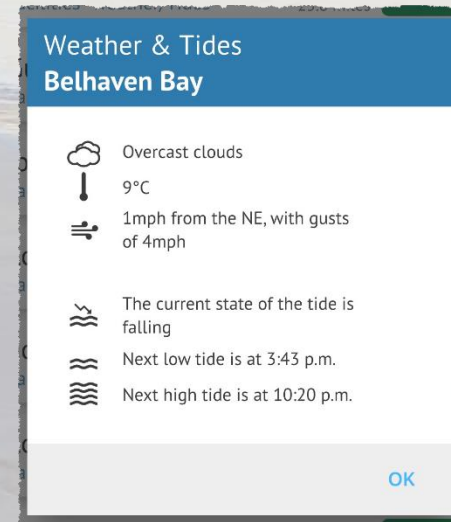

weather/tides

view live weather and tide information at each car park

map view

things to do
display things to do on the map

nearby
view things to do that are near your current location

list view
view things to do in a list

legend
view legend for all map features

search
search for places

home
zoom out to full extents

zoom to current location
centre the map on your current location

capacity and trend
information on the selected car park capacity and information on whether it's getting busier or quieter