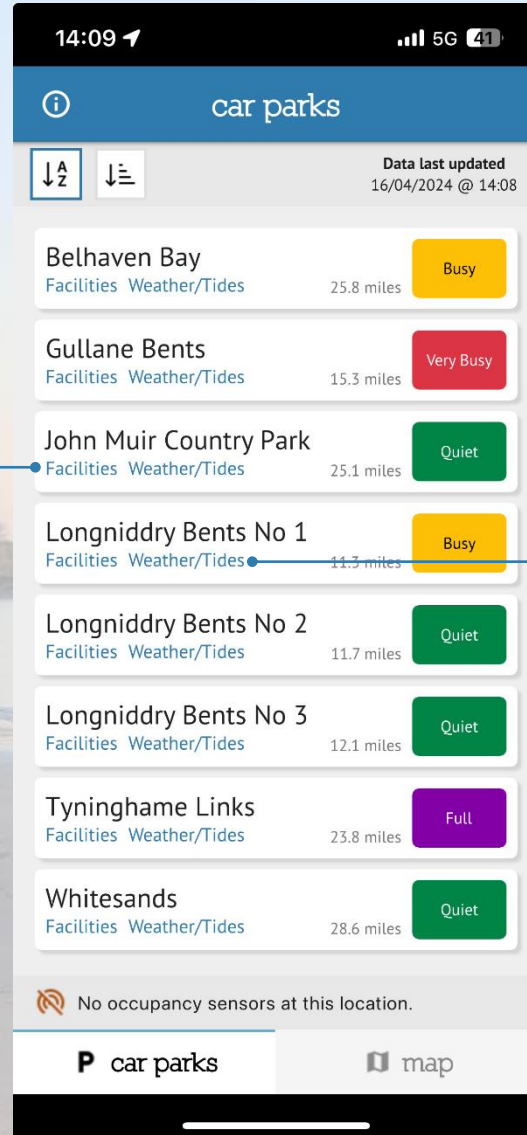

user guide: visit east lothian mobile app

version 24.1

16/04/2024

car park list view

information

view app information

sort

sort car parks alphabetically or by distance from your current location

facilities

view the facilities available at each car park

tabs

easily switch between app views

data currency

data automatically refreshes every five minutes

busyness information

real-time car park busyness information

weather/tides

view live weather and tide information at each car park

map view

things to do
display things to do on the map

nearby
view things to do that are near your current location

list view
view things to do in a list

legend
view legend for all map features

search
search for places

home
zoom out to full extents

zoom to current location
centre the map on your current location

capacity and trend
information on the selected car park capacity and information on whether it's getting busier or quieter