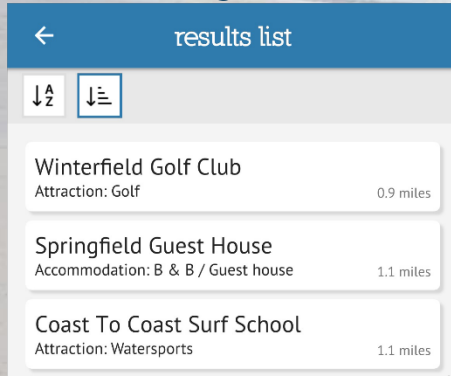

weather/tides

view live weather and tide information at each car park

map view

things to do
display things to do on the map

nearby
view things to do that are near your current location

list view
view things to do in a list

legend
view legend for all map features

search
search for places

home
zoom out to full extents

zoom to current location
centre the map on your current location

capacity and trend
information on the selected car park capacity and information on whether it's getting busier or quieter