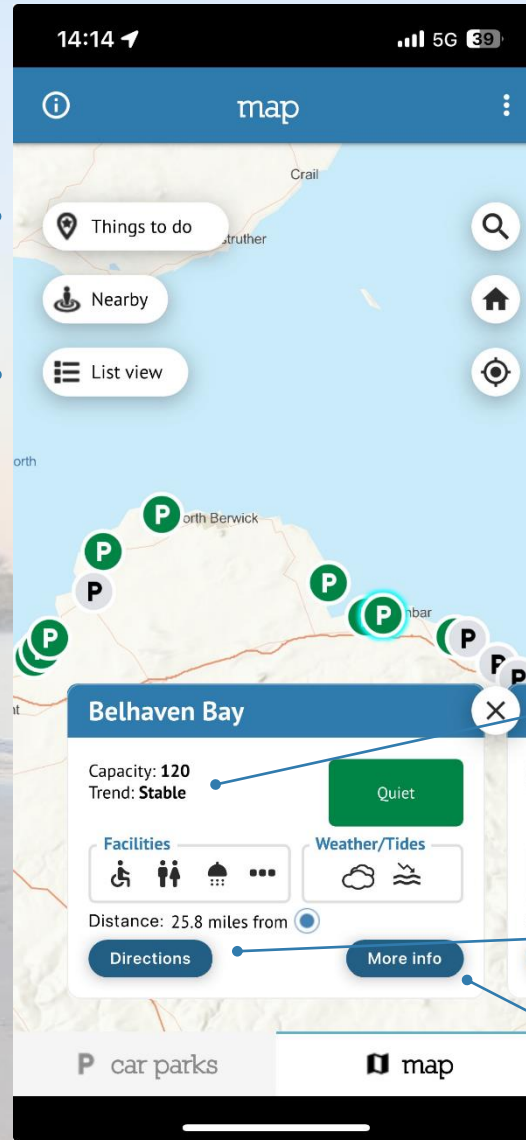

facilities

view the facilities available at each car park

tabs

easily switch between app views

data currency

data automatically refreshes every five minutes

busyness information

real-time car park busyness information

weather/tides

view live weather and tide information at each car park

map view

things to do
display things to do on the map

nearby
view things to do that are near your current location

list view
view things to do in a list

legend
view legend for all map features

search
search for places

home
zoom out to full extents

zoom to current location
centre the map on your current location

capacity and trend
information on the selected car park capacity and information on whether it's getting busier or quieter

distance and directions
distance and directions from your current location

more info
view web page for selected feature